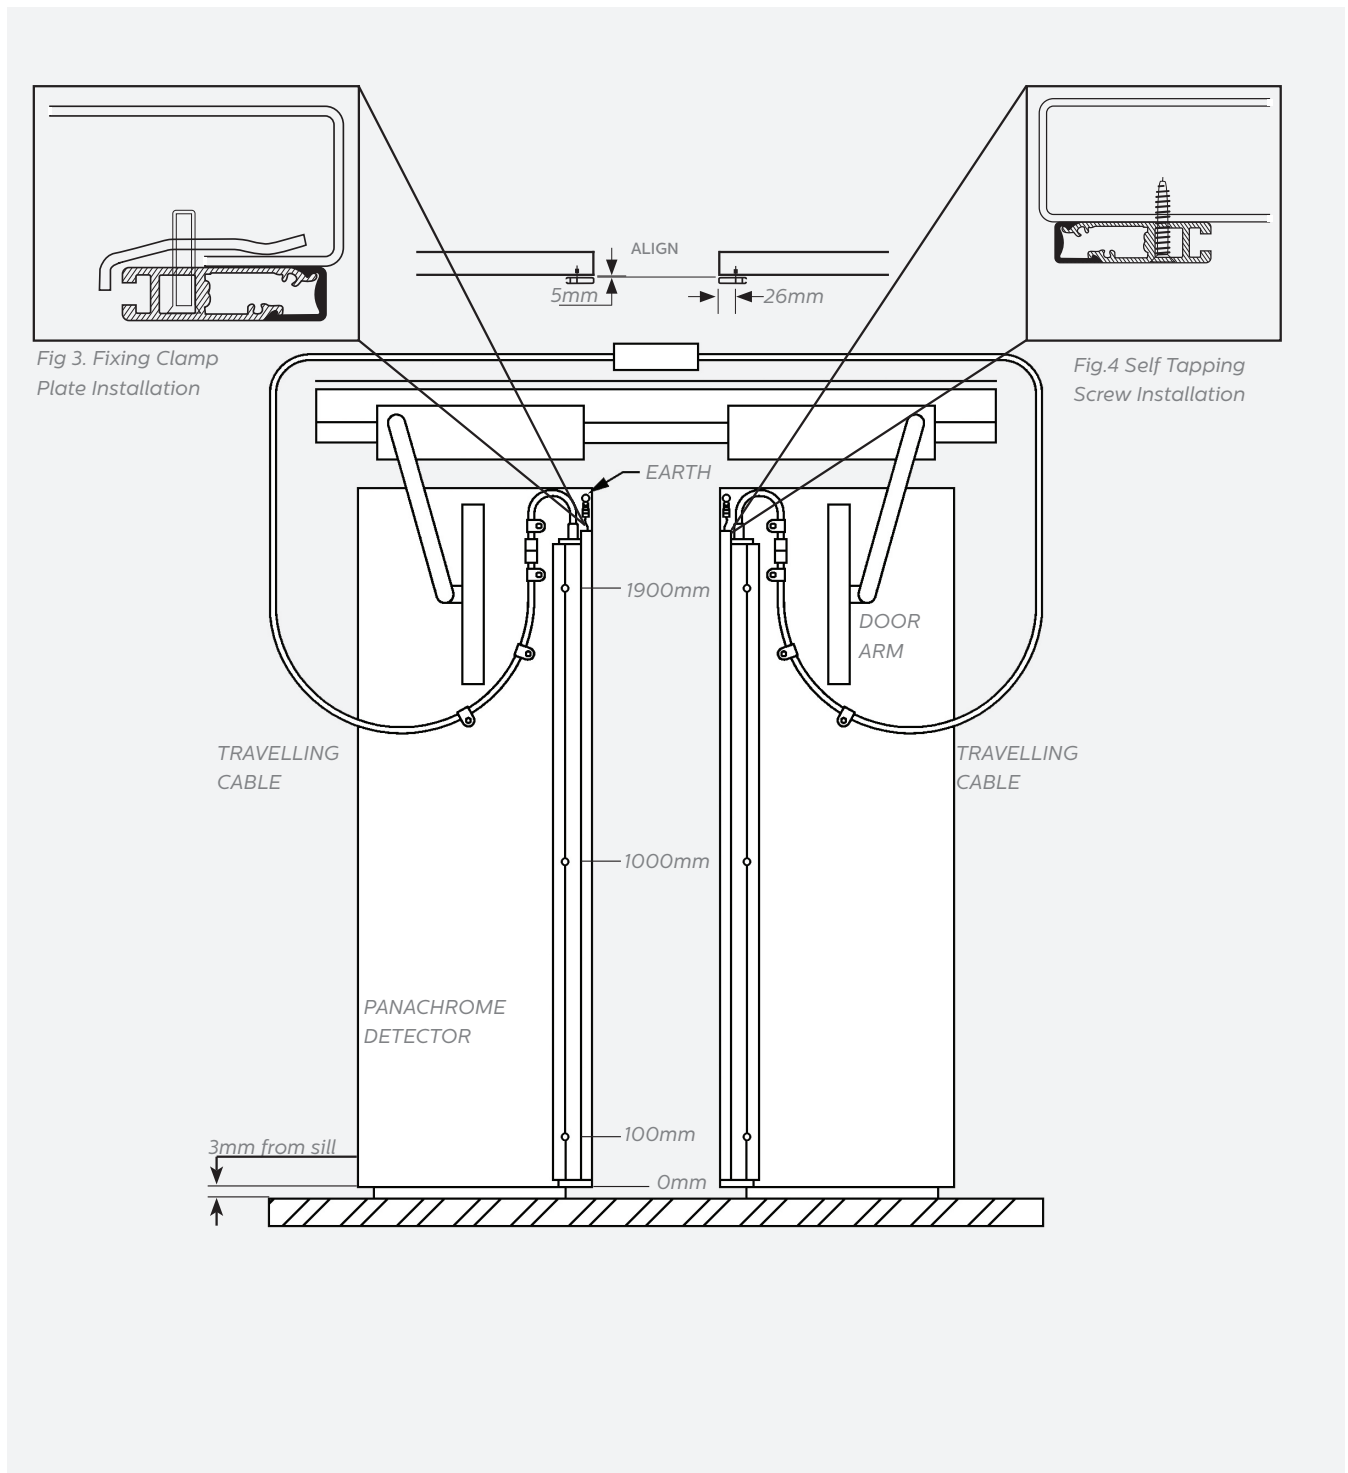

Mounting Diagram

AVIRE

Memco is a brand of Avire

Avire Ltd

Unit 1, The Switchback
Gardner Road
Maidenhead
Berkshire
SL6 7RJ, UK

T: 01628 540100
F: 01628 621 947
E: sales.uk@avire-global.com
W: www.memco-global.com
W: www.avire-global.com